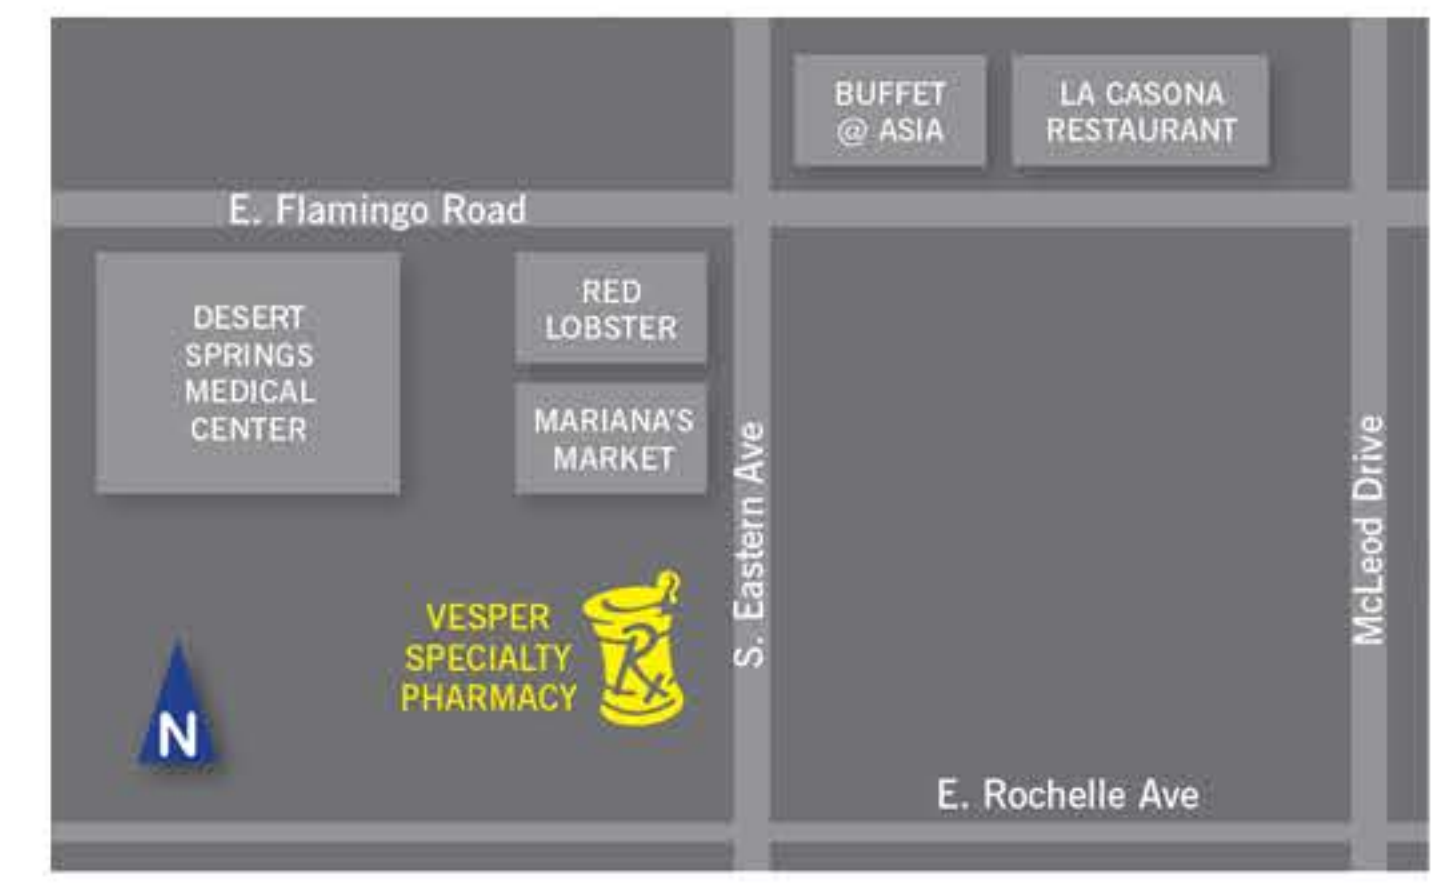

### Southeast

4225 S. Eastern Ave, Ste 16  
Las Vegas, NV 89119  
Ph: 702 333 4377  
Mon-Fri 9-6  
Closed Sat & Sun

S. Eastern & E. Flamingo