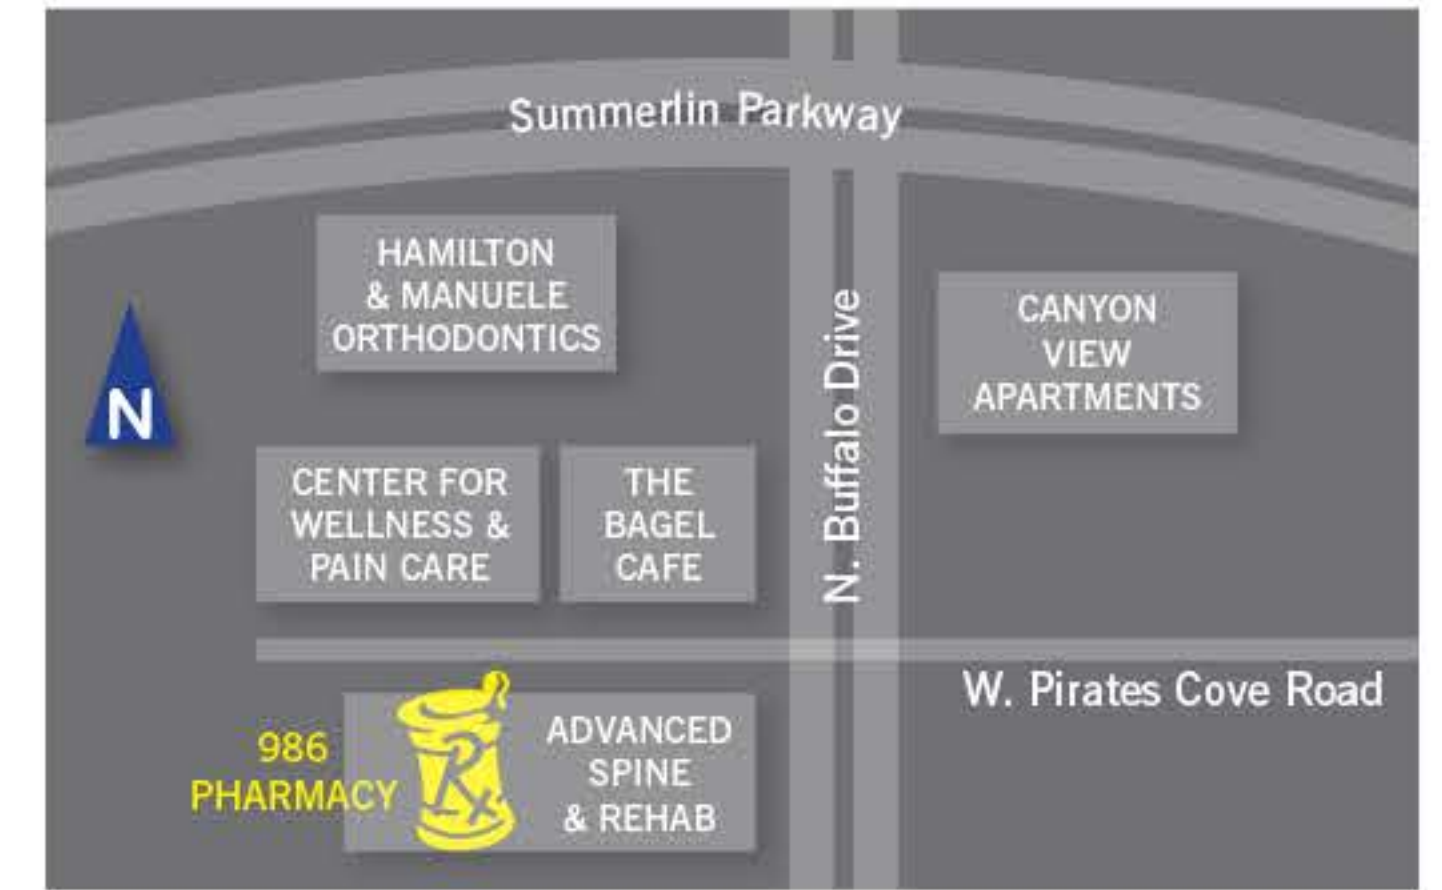

### North Summerlin/Centennial

8536 Del Webb Blvd  
Las Vegas, NV 89102  
Ph: 702 476 5888  
Mon-Fri 9-6 Sat 10-Noon  
Closed Sun

N. Rampart & Del Webb Blvd.

### Pecolee Ranch/The Lakes

241 N. Buffalo Dr, Ste 150  
Las Vegas, NV 89145  
Ph: 702 909 4072  
Mon-Fri 9-6 Sat 9-4  
Closed Sun

Summerlin Pkwy. & N. Buffalo Across from The Bagel Cafe

### Southeast

4225 S. Eastern Ave, Ste 16  
Las Vegas, NV 89119  
Ph: 702 333 4377  
Mon-Fri 9-6  
Closed Sat & Sun

S. Eastern & E. Flamingo