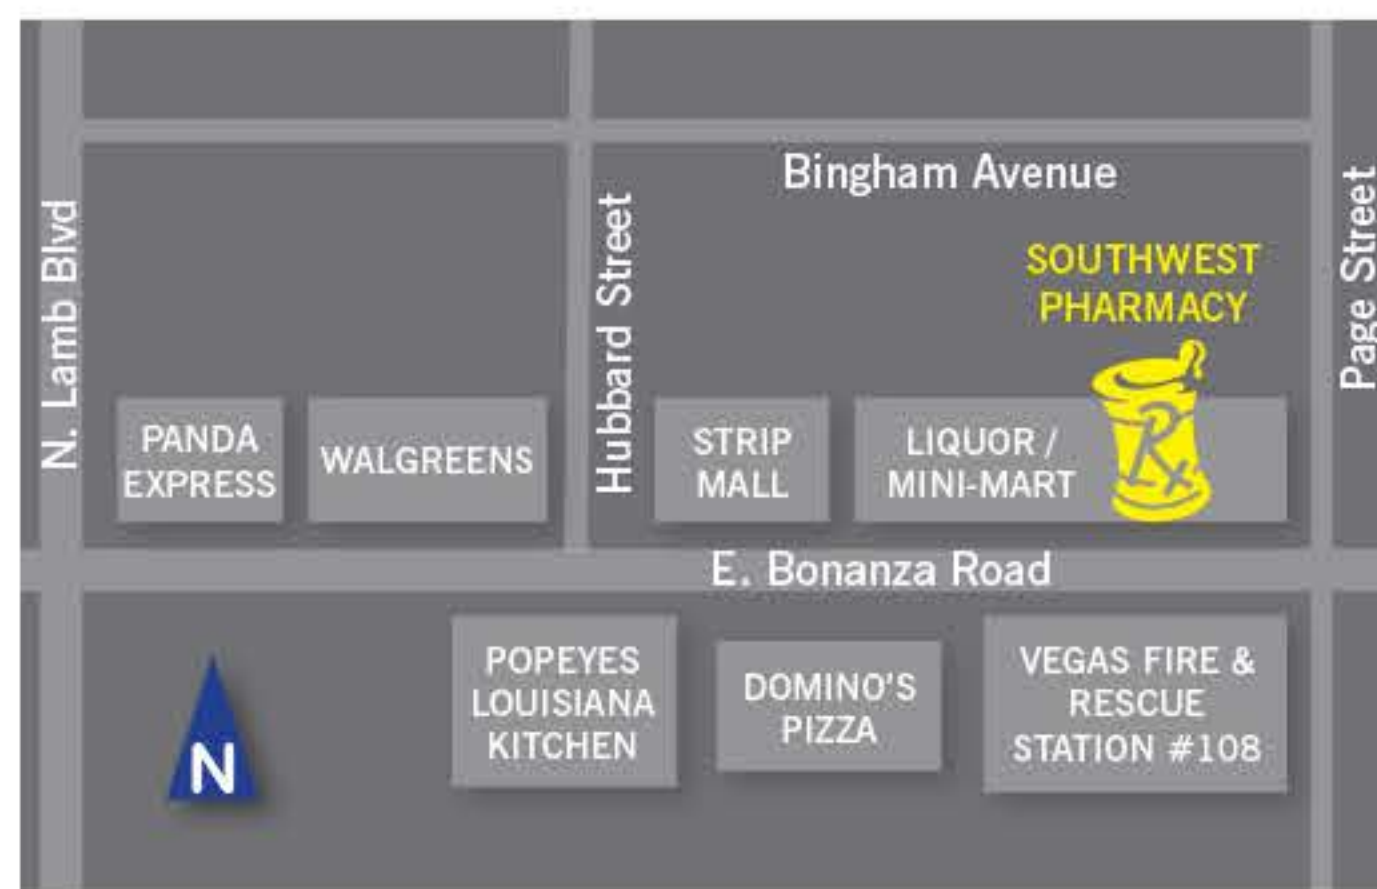

East/Sunrise

4550 E. Bonanza Rd, #C
Las Vegas, NV 89110
Ph: 702 929 2229
Mon-Fri 10-6
Closed Sat & Sun

E. Bonanza & N. Lamb

Southeast

4225 S. Eastern Ave, Ste 16
Las Vegas, NV 89119
Ph: 702 333 4377
Mon-Fri 9-6
Closed Sat & Sun